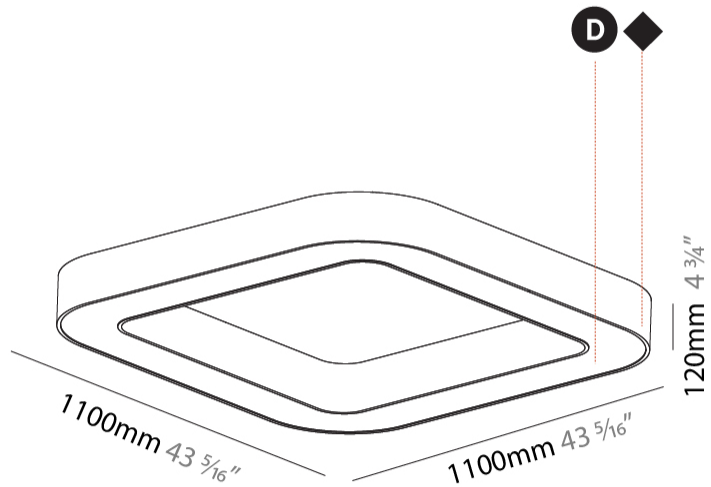

GENERAL

Series: Glorious
Subseries: Glorious Quantum
Brand: Prolight
Division: Architectural
Mounting Type: Surface
Mounting Location: Ceiling
Subcategory: Ambient

PHYSICAL

Shape: Square
Length (mm): 1100
Length (in): 43 ⁵/₁₆"
Width (mm): 1100
Width (in): 43 ⁵/₁₆"
Height (mm): 120
Height (in): 4 ³/₄"
Light Distribution: Direct
Weight (kg): 14.2
Weight (lbs): 31.24
Diffuser: PMMA - Opal or Micro-Prism
Fixture Finish: SSR / BKV / CWI / CRY / HAB / UFT / ITA / RUA / FTG / MYG / LOD / PUS / FRO / FUP / KIA / POP / BLS / SPG / MEY / GOH / GUM / CHC / COM / ABZ / JAG / OBR / MOS / ROR
Fixture Material: Aluminum

ELECTRICAL

Lamp Type: LED (Zhaga Standard)
Input Wattage (W): 60
Total Output Wattage (W): 48 / 38.4 (3500K)
Dimming: Non-Dimming / Phase Dimming (120Vac only) / 0-10V Dimming
Driver Included: Yes
Driver Location: Integrated
Driver Type: Constant Current - 120 / 277Vac
Driver Class: Class 2
Input Voltage (V): 120 - 277
Constant Current (MA): 350 / 1200 (3500K)

LED

Color Temperature (°K): 3000 / 3500 / 4000
Max. Delivered Lumen (lm): 5540 / 5733 / 5850
CRI: >80 CRI
Efficiency (%): 65
Lamp Life (hrs): 50000

OPTICAL

RATINGS AND CERTIFICATIONS

Certified By: Certified for North American Standards
IP rating: IP20